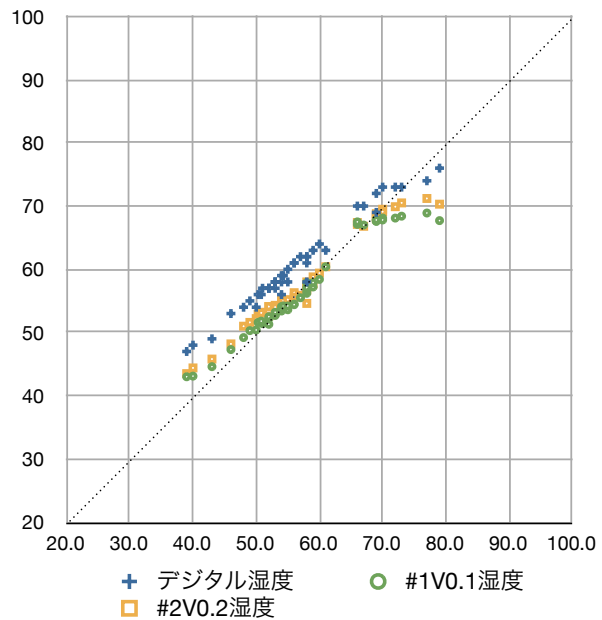

湿度

アナログ湿度:

- エンペックス気象計株式会社
- スーパーEX温度・湿度計
- バイマテリアル式スーパーEX湿度センサ
- ±2%RH(35~75%)、±4%RH(左記以外)

デジタル湿度:

- セイコーロック株式会社
- 電波ロックNQ501S
- 使用センサ不明
- ±8%(25°Cのとき)
- 5分間隔計測
- 閉空間 (30cm四方段ボール箱)
- 空気強制循環
- 氷で温度を降下